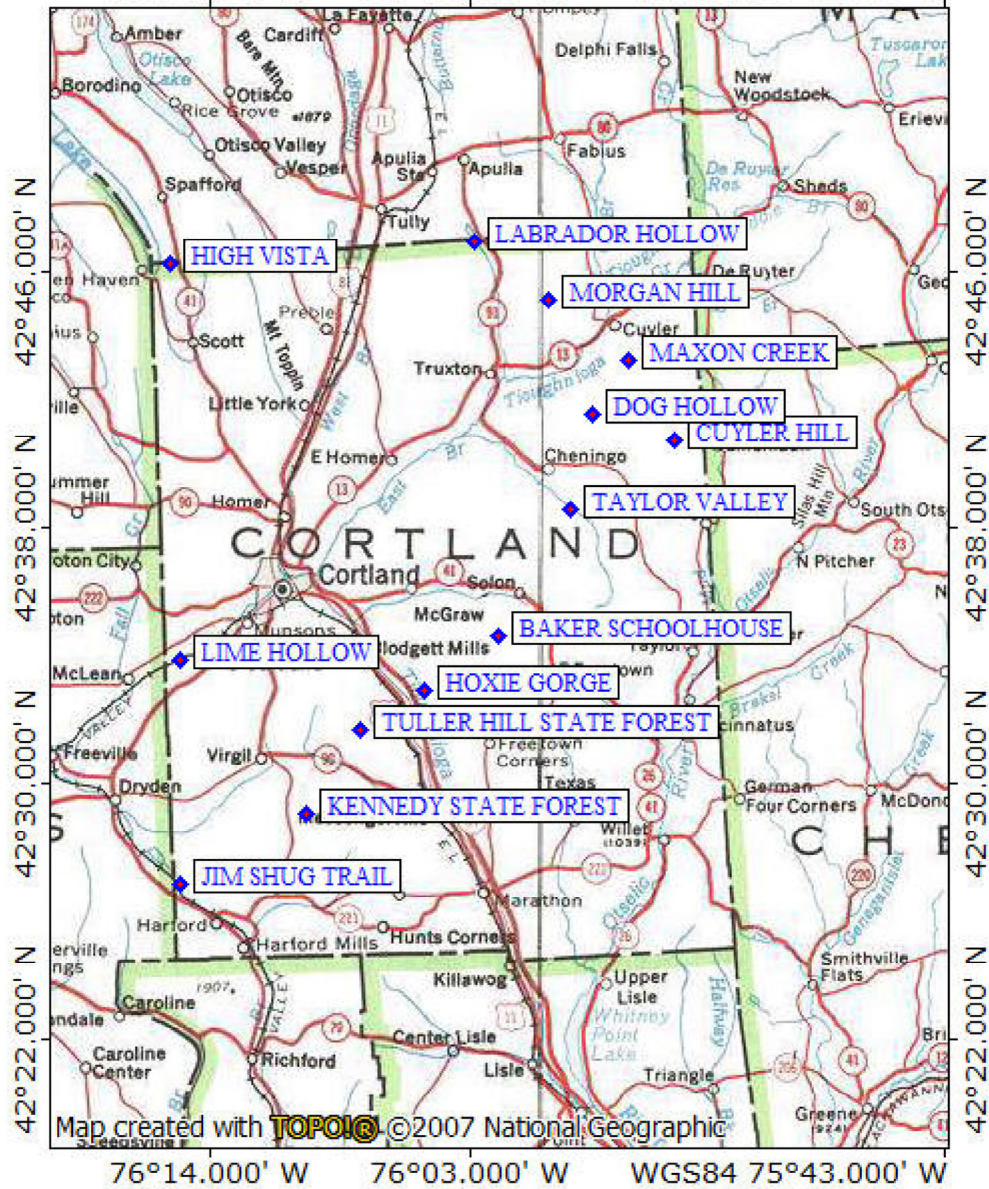

Hiking in Cortland County

76°14.000' W 76°03.000' W WGS84 75°43.000' W

MN ↑ T
 12½°
 09/07/09